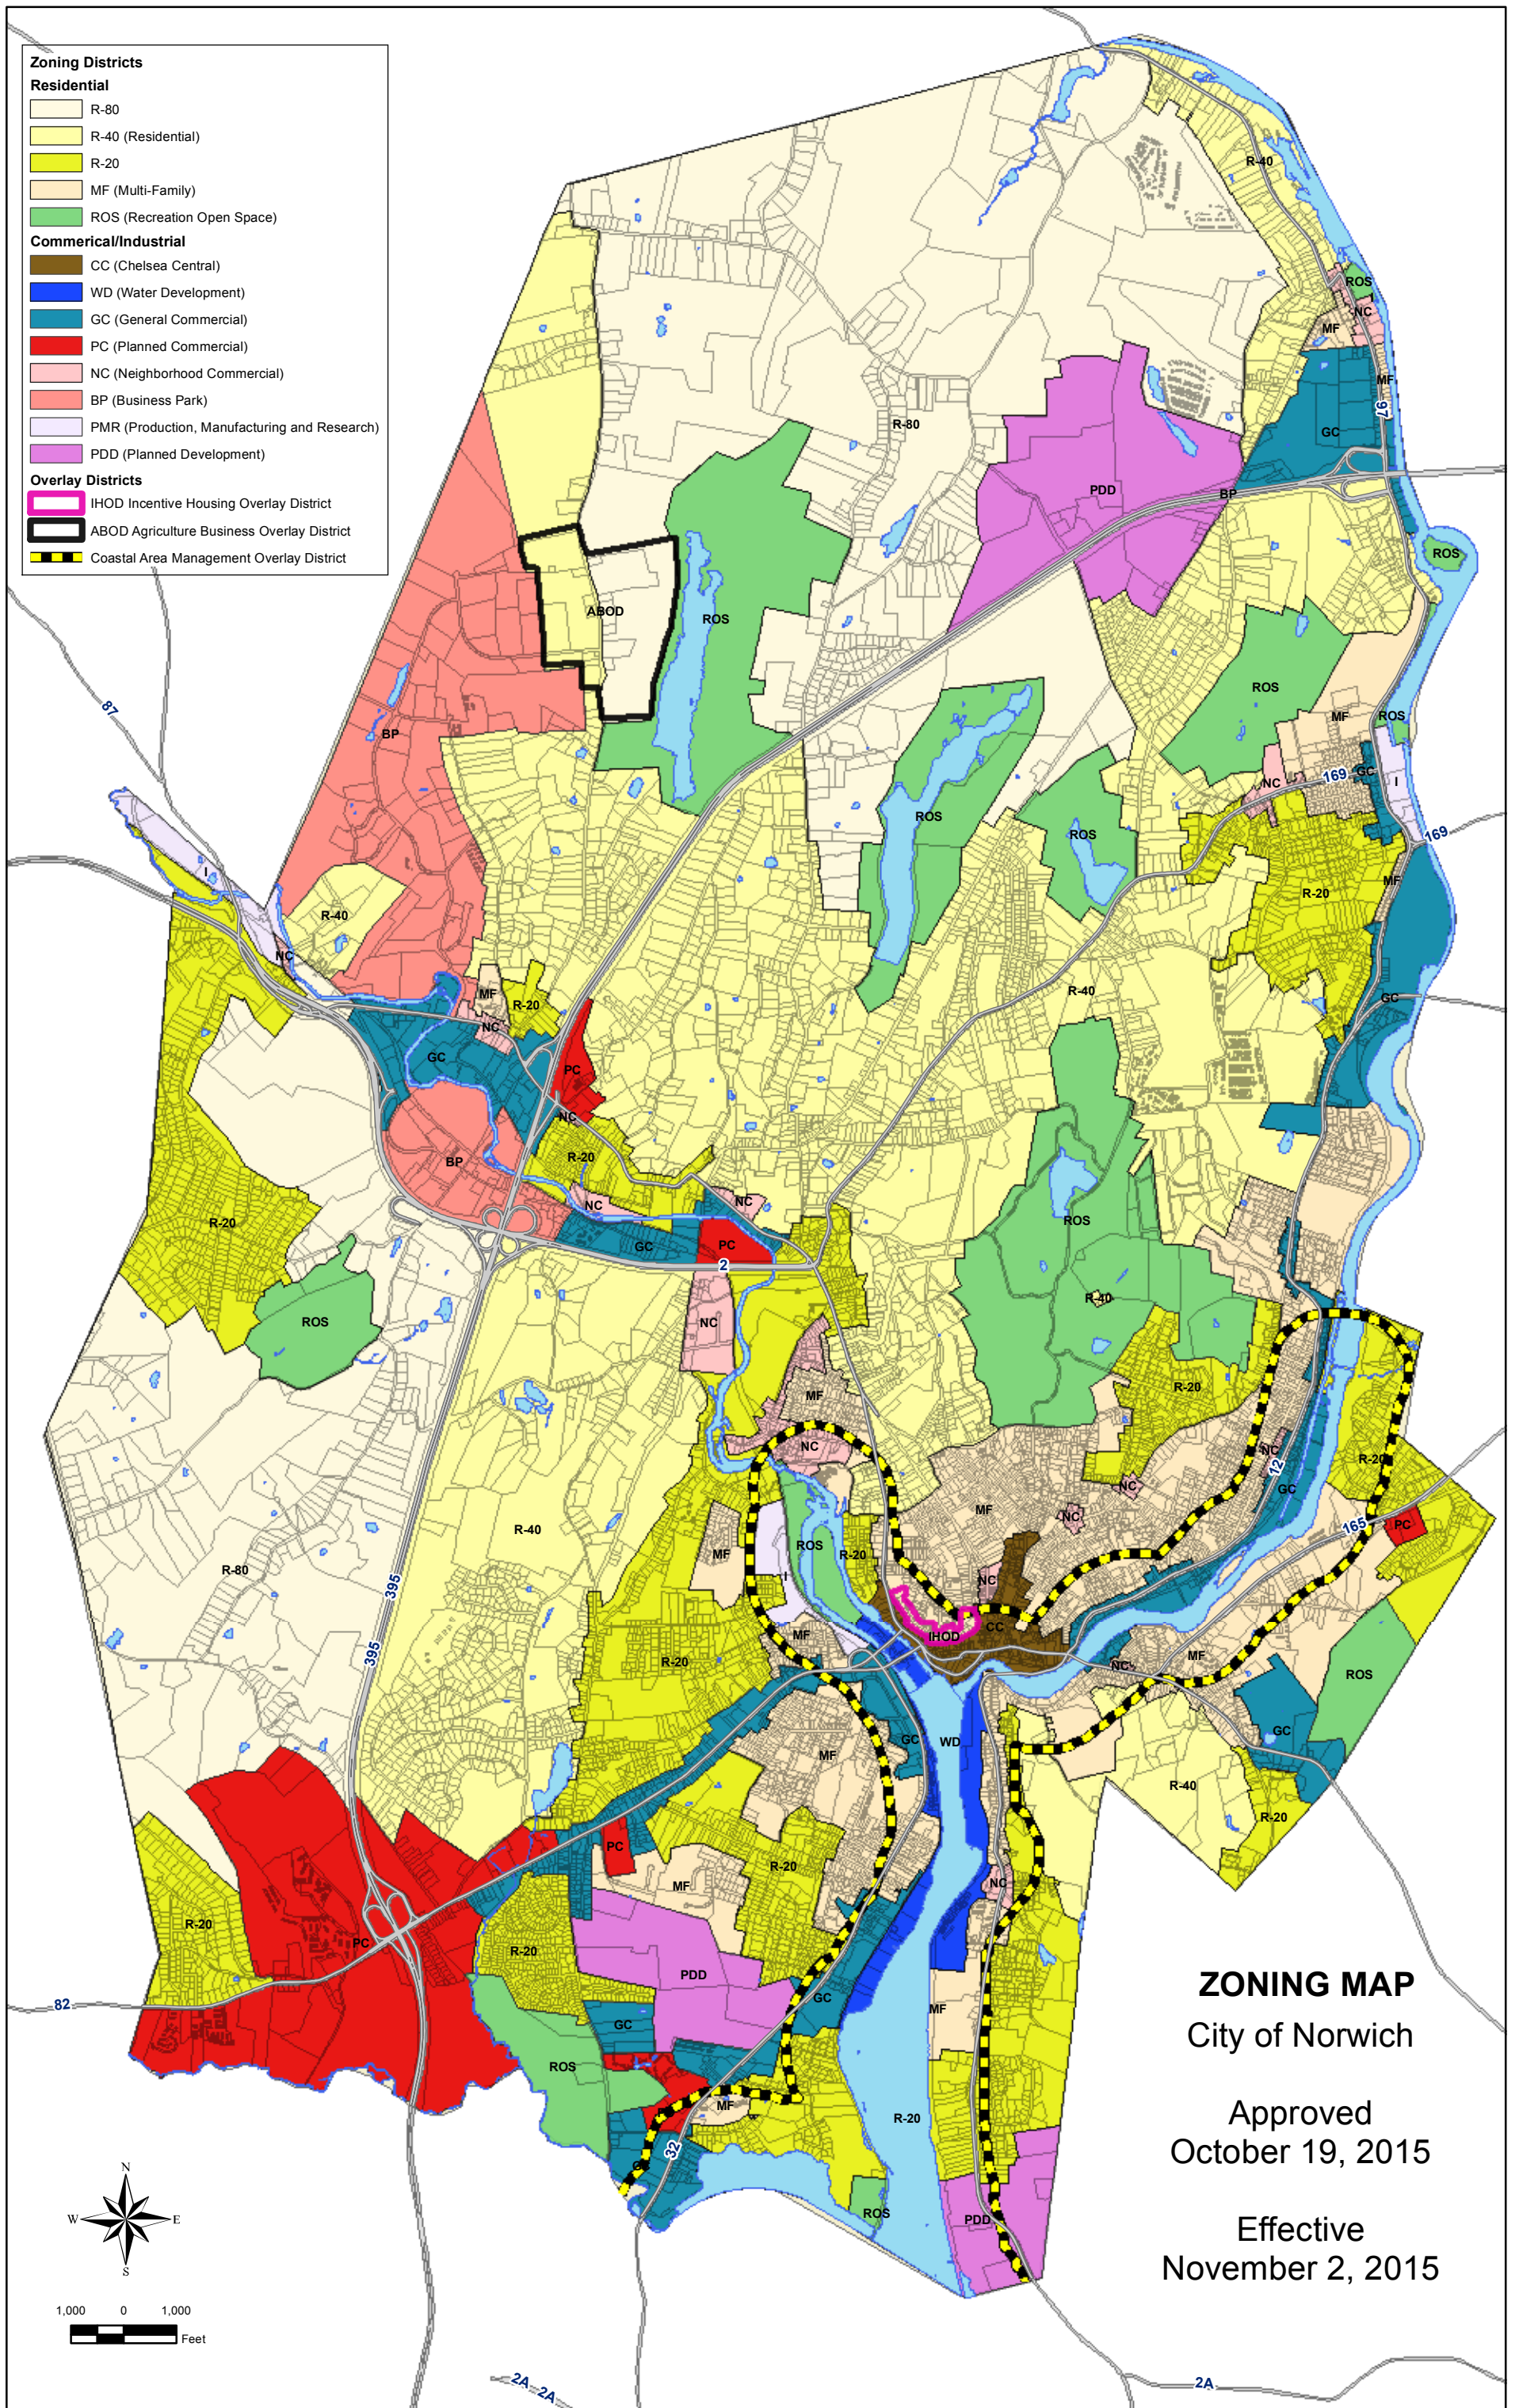

- Zoning Districts**
- Residential**
- R-80
 - R-40 (Residential)
 - R-20
 - MF (Multi-Family)
 - ROS (Recreation Open Space)
- Commerical/Industrial**
- CC (Chelsea Central)
 - WD (Water Development)
 - GC (General Commercial)
 - PC (Planned Commercial)
 - NC (Neighborhood Commercial)
 - BP (Business Park)
 - PMR (Production, Manufacturing and Research)
 - PDD (Planned Development)
- Overlay Districts**
- IHOD Incentive Housing Overlay District
 - ABOD Agriculture Business Overlay District
 - Coastal Area Management Overlay District

ZONING MAP
City of Norwich

Approved
October 19, 2015

Effective
November 2, 2015